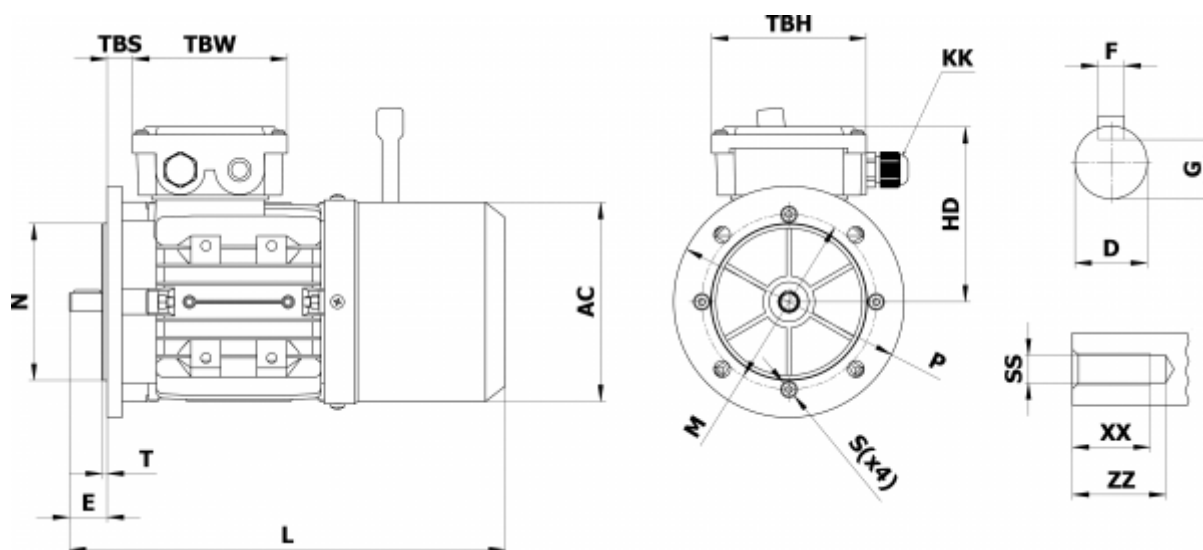

Data Sheet

Article number: 250400110414

Description: Kleedrive brake motor MSB 90S-4 1.1kw 1400 rpm
3x230/400V 50HZ IP55 B5 DC-brake

Measures

AA = 175	KK = 1-M20x1,5	T = 3.5
AC = Ø183	L = 354	TBH = 105
AD = 229	M = Ø165	TBS = 30
D = Ø24	N = Ø130	TBW = 105
E = 50	P = Ø200	XX = 19
F = 8	R = 0	ZZ = 25
G = 20	S = Ø12	
HD = 139	SS = M8	